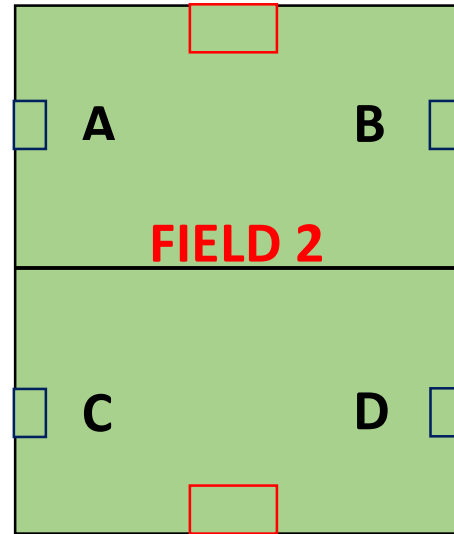

Spring 2016  
Training Field Layout – Ivey Redmon

**FIELD 4**

Redmon 4

**FIELD 3**

Redmon 3

**FIELD 2**

Redmon 2

**FIELD 1**

Redmon 1

Clubhouse

Parking Lot

- Red goals are full sized
- Blue goals are small sided