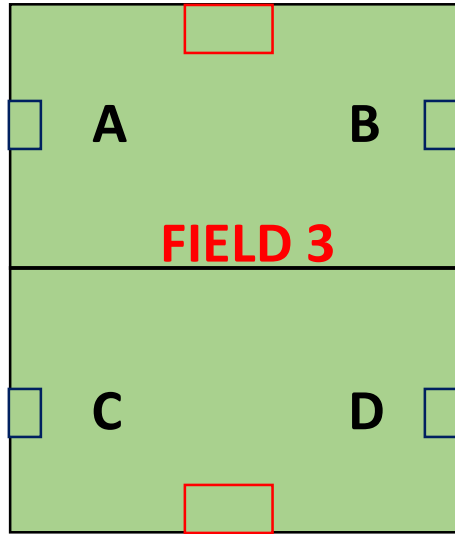

Spring 2016  
Training Field Layout – Ivey Redmon

**FIELD 4**

Redmon 4

**FIELD 3**

Redmon 3

**FIELD 2**

Redmon 2

**FIELD 1**

Redmon 1

Clubhouse

Parking Lot

- Red goals are full sized
- Blue goals are small sided