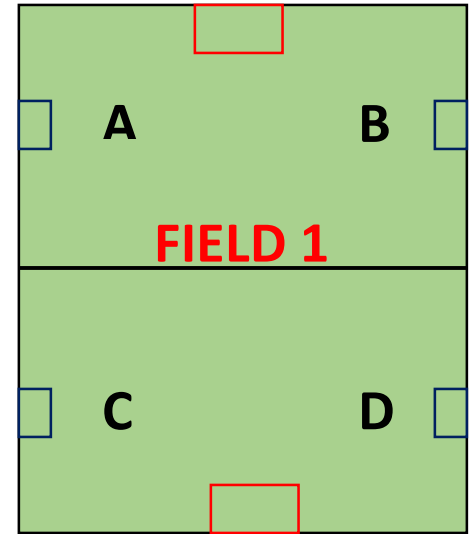

Spring 2016  
Training Field Layout – Ivey Redmon

**FIELD 4**

Redmon 4

**FIELD 3**

Redmon 3

**FIELD 2**

Redmon 2

**FIELD 1**

Redmon 1

Clubhouse

Parking Lot

- Red goals are full sized
- Blue goals are small sided