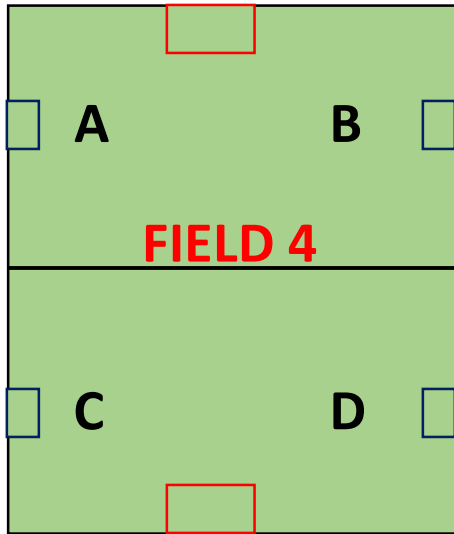

Spring 2016  
Training Field Layout – Ivey Redmon

**FIELD 4**

Redmon 4

**FIELD 3**

Redmon 3

**FIELD 2**

Redmon 2

**FIELD 1**

Redmon 1

Clubhouse

Parking Lot

- Red goals are full sized
- Blue goals are small sided